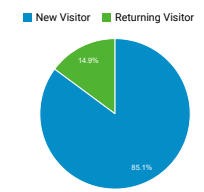

Demographics

- Language
- Country
- City
- **System**
  - Browser
  - Operating System
  - Service Provider
- **Mobile**
  - Operating System
  - Service Provider
  - Screen Resolution

Language

Language	Users	% Users
1. cs-cz	2,034	37.27%
2. en-us	1,320	24.19%
3. cs	921	16.88%
4. fr	212	3.88%
5. sk-sk	144	2.64%
6. en-gb	97	1.78%
7. sk	97	1.78%
8. ko	86	1.58%
9. c	85	1.56%
10. de-de	68	1.25%

[view full report](#)

- Discover
- Admin